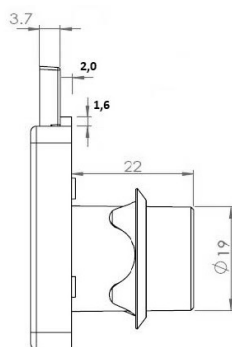

PRODUCT SHEET

Description:

Rim Lock 850, $\varnothing 19 \times 22 \text{mm}$, Drawer, NPL, CK SISO, KA H04

Item number:

14.01.040-7

Units	Box	Carton	HS Code	Barcode
Pcs.	12	192	8301300000	
				5704866032025