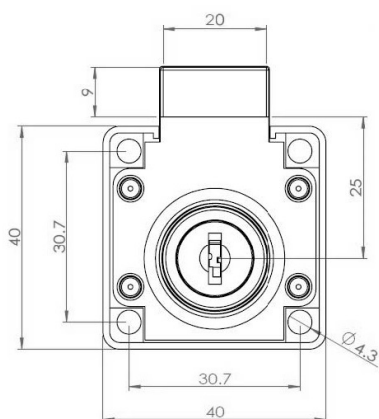

PRODUCT SHEET

Description:

Rim Lock 850, $\varnothing 19 \times 22 \text{mm}$, Drawer, NPL, CK SISO, KA H04

Item number:

14.01.040-7

Units	Box	Carton	HS Code	Barcode
Pcs.	12	192	8301300000	
				5704866032025